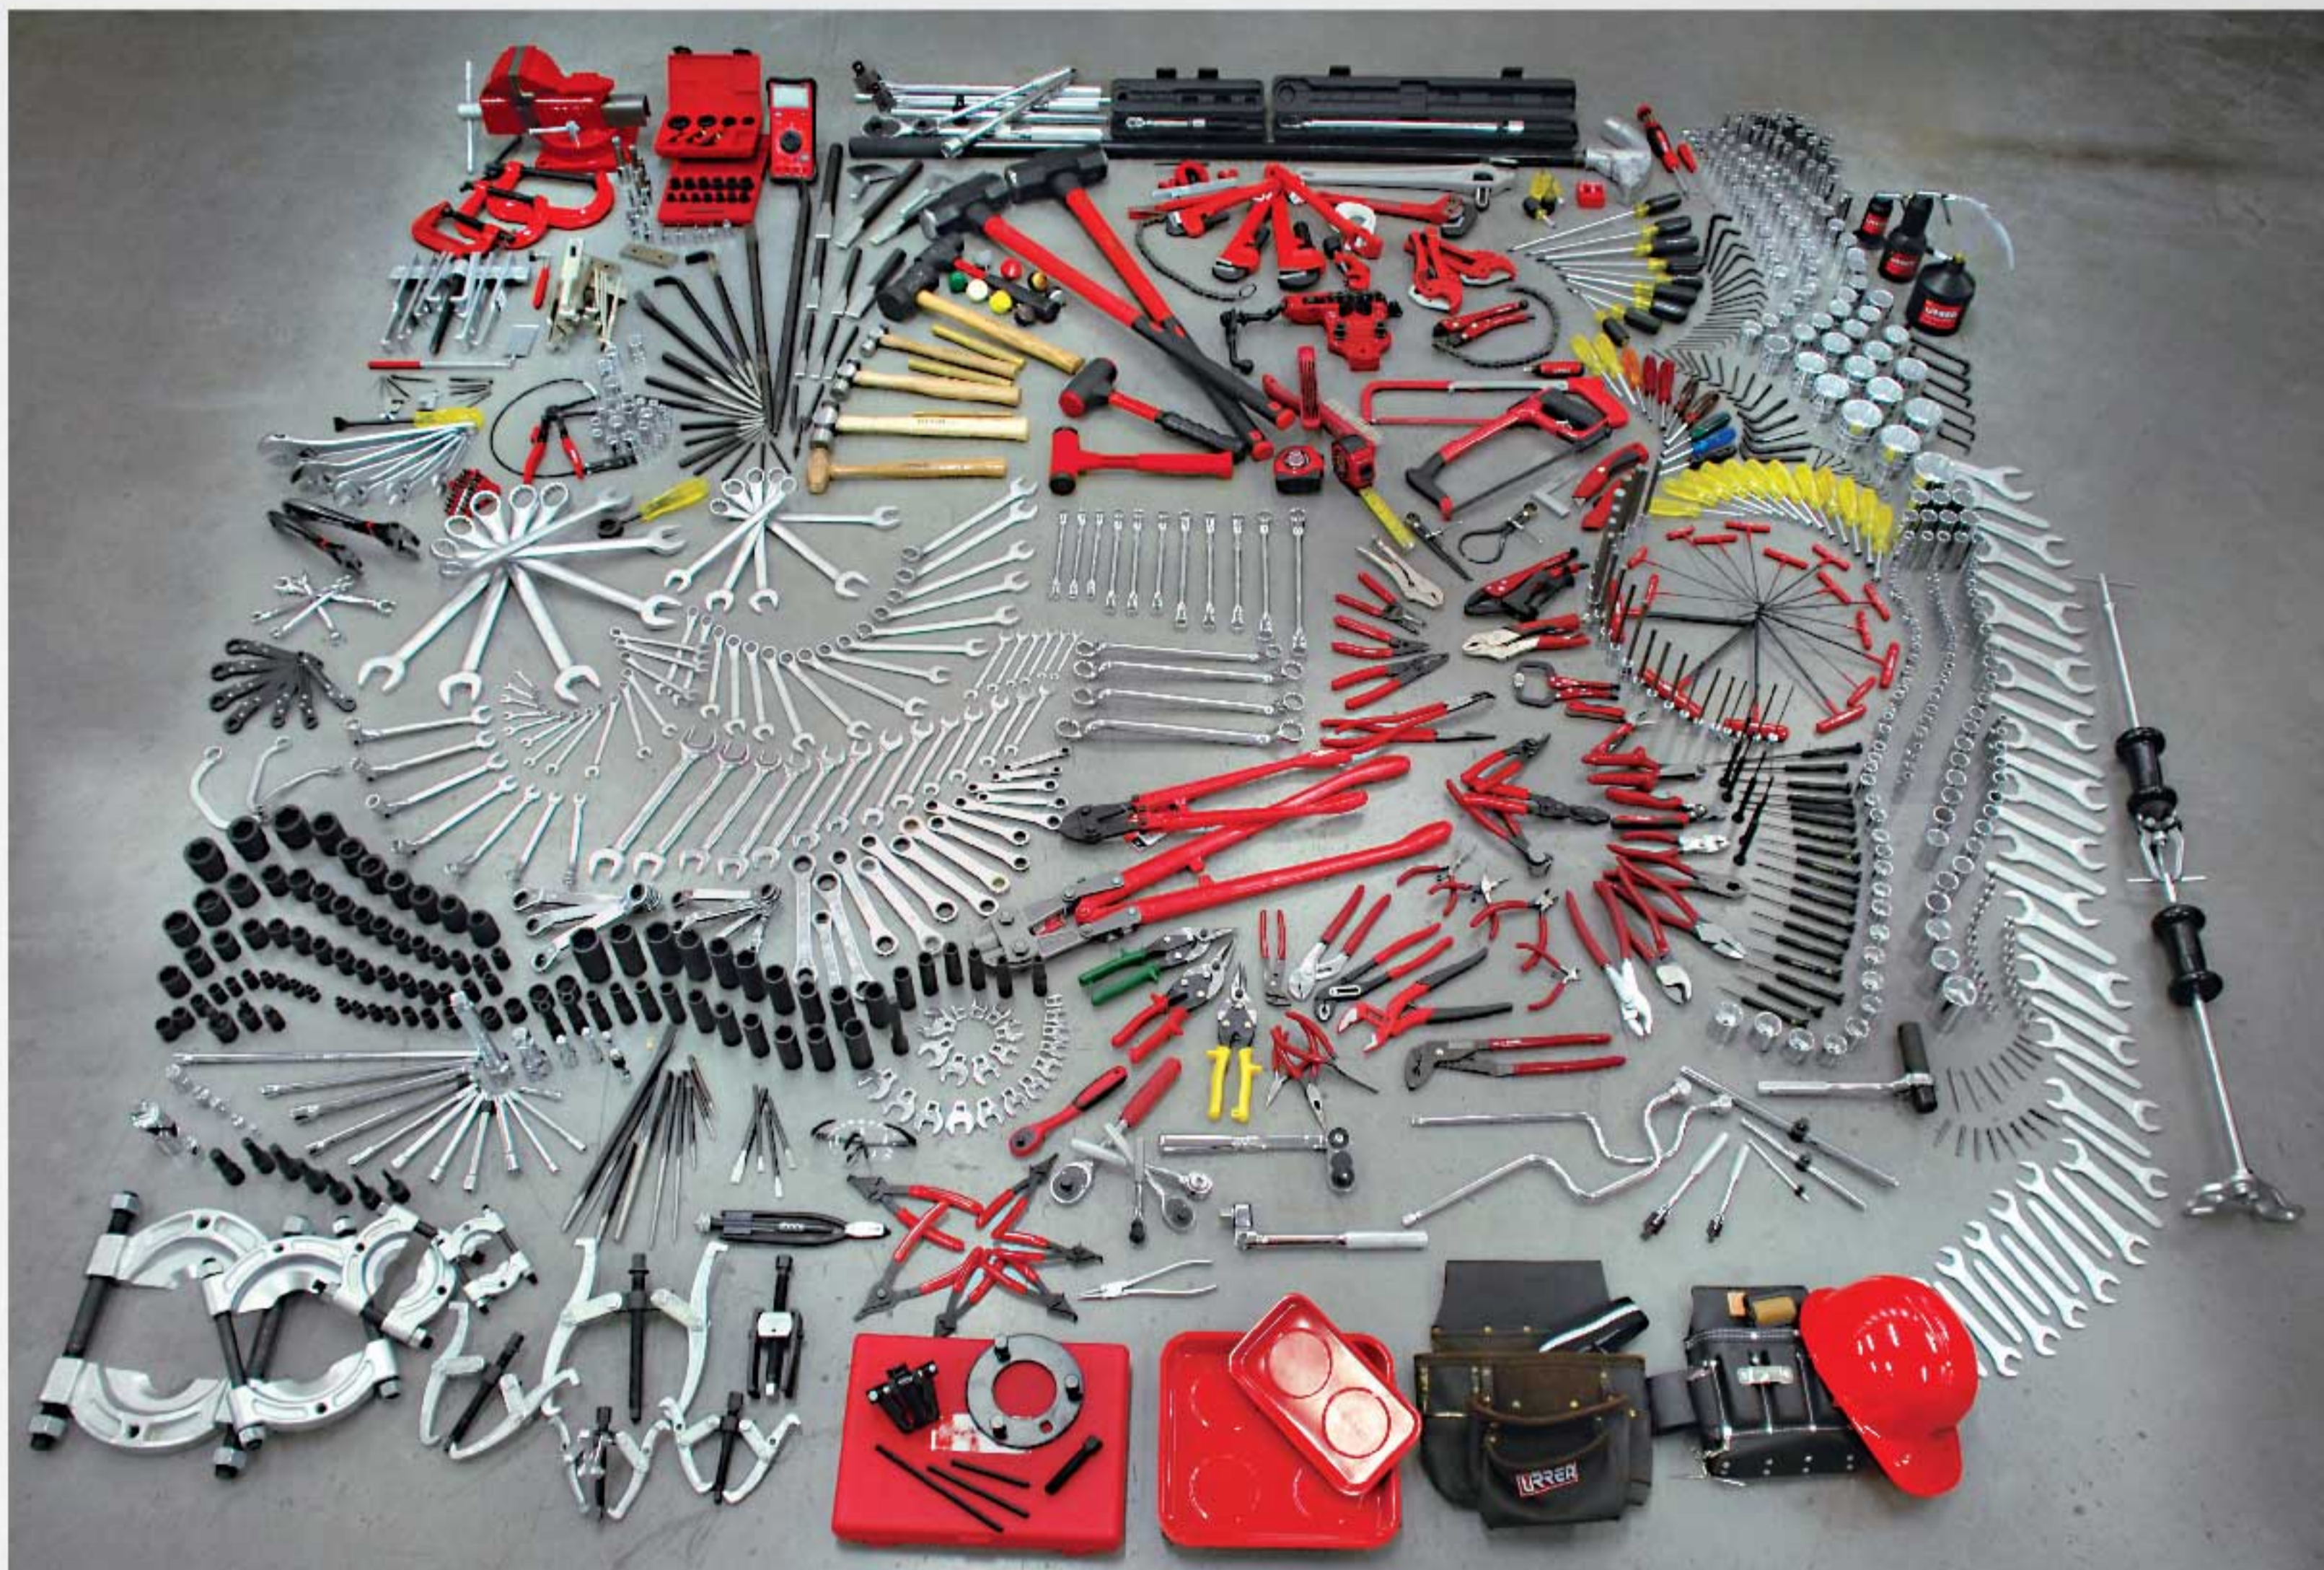

SUPERIOR QUALITY AFFORDABLE TOOLS

COMBINATION INDUSTRIAL TOOL SETS

COMBINATION INDUSTRIAL MASTER TOOL SETS

99822

958 PIECES WITH TOOL STORAGE

• For better storage of this set we recommend URREA cabinets 44412 and 44410 or 9958B and 9995B

PIECES	SUMMARY OF CONTENTS:	PIECES	SUMMARY OF CONTENTS:
2	Organization and Storage	31	Pullers, Clamps and Vises
371	Sockets and Hand Tools	13	Automotive Tools
101	Impact Sockets and Accessories	1	Diagnostic Equipment
159	Mechanical Wrenches	13	Pipe Tools
4	Torque Tools	7	Miscellaneous Tools
145	Driving Tools	958	Total
49	Pliers, Snips and Cutters		
62	Striking Tools		