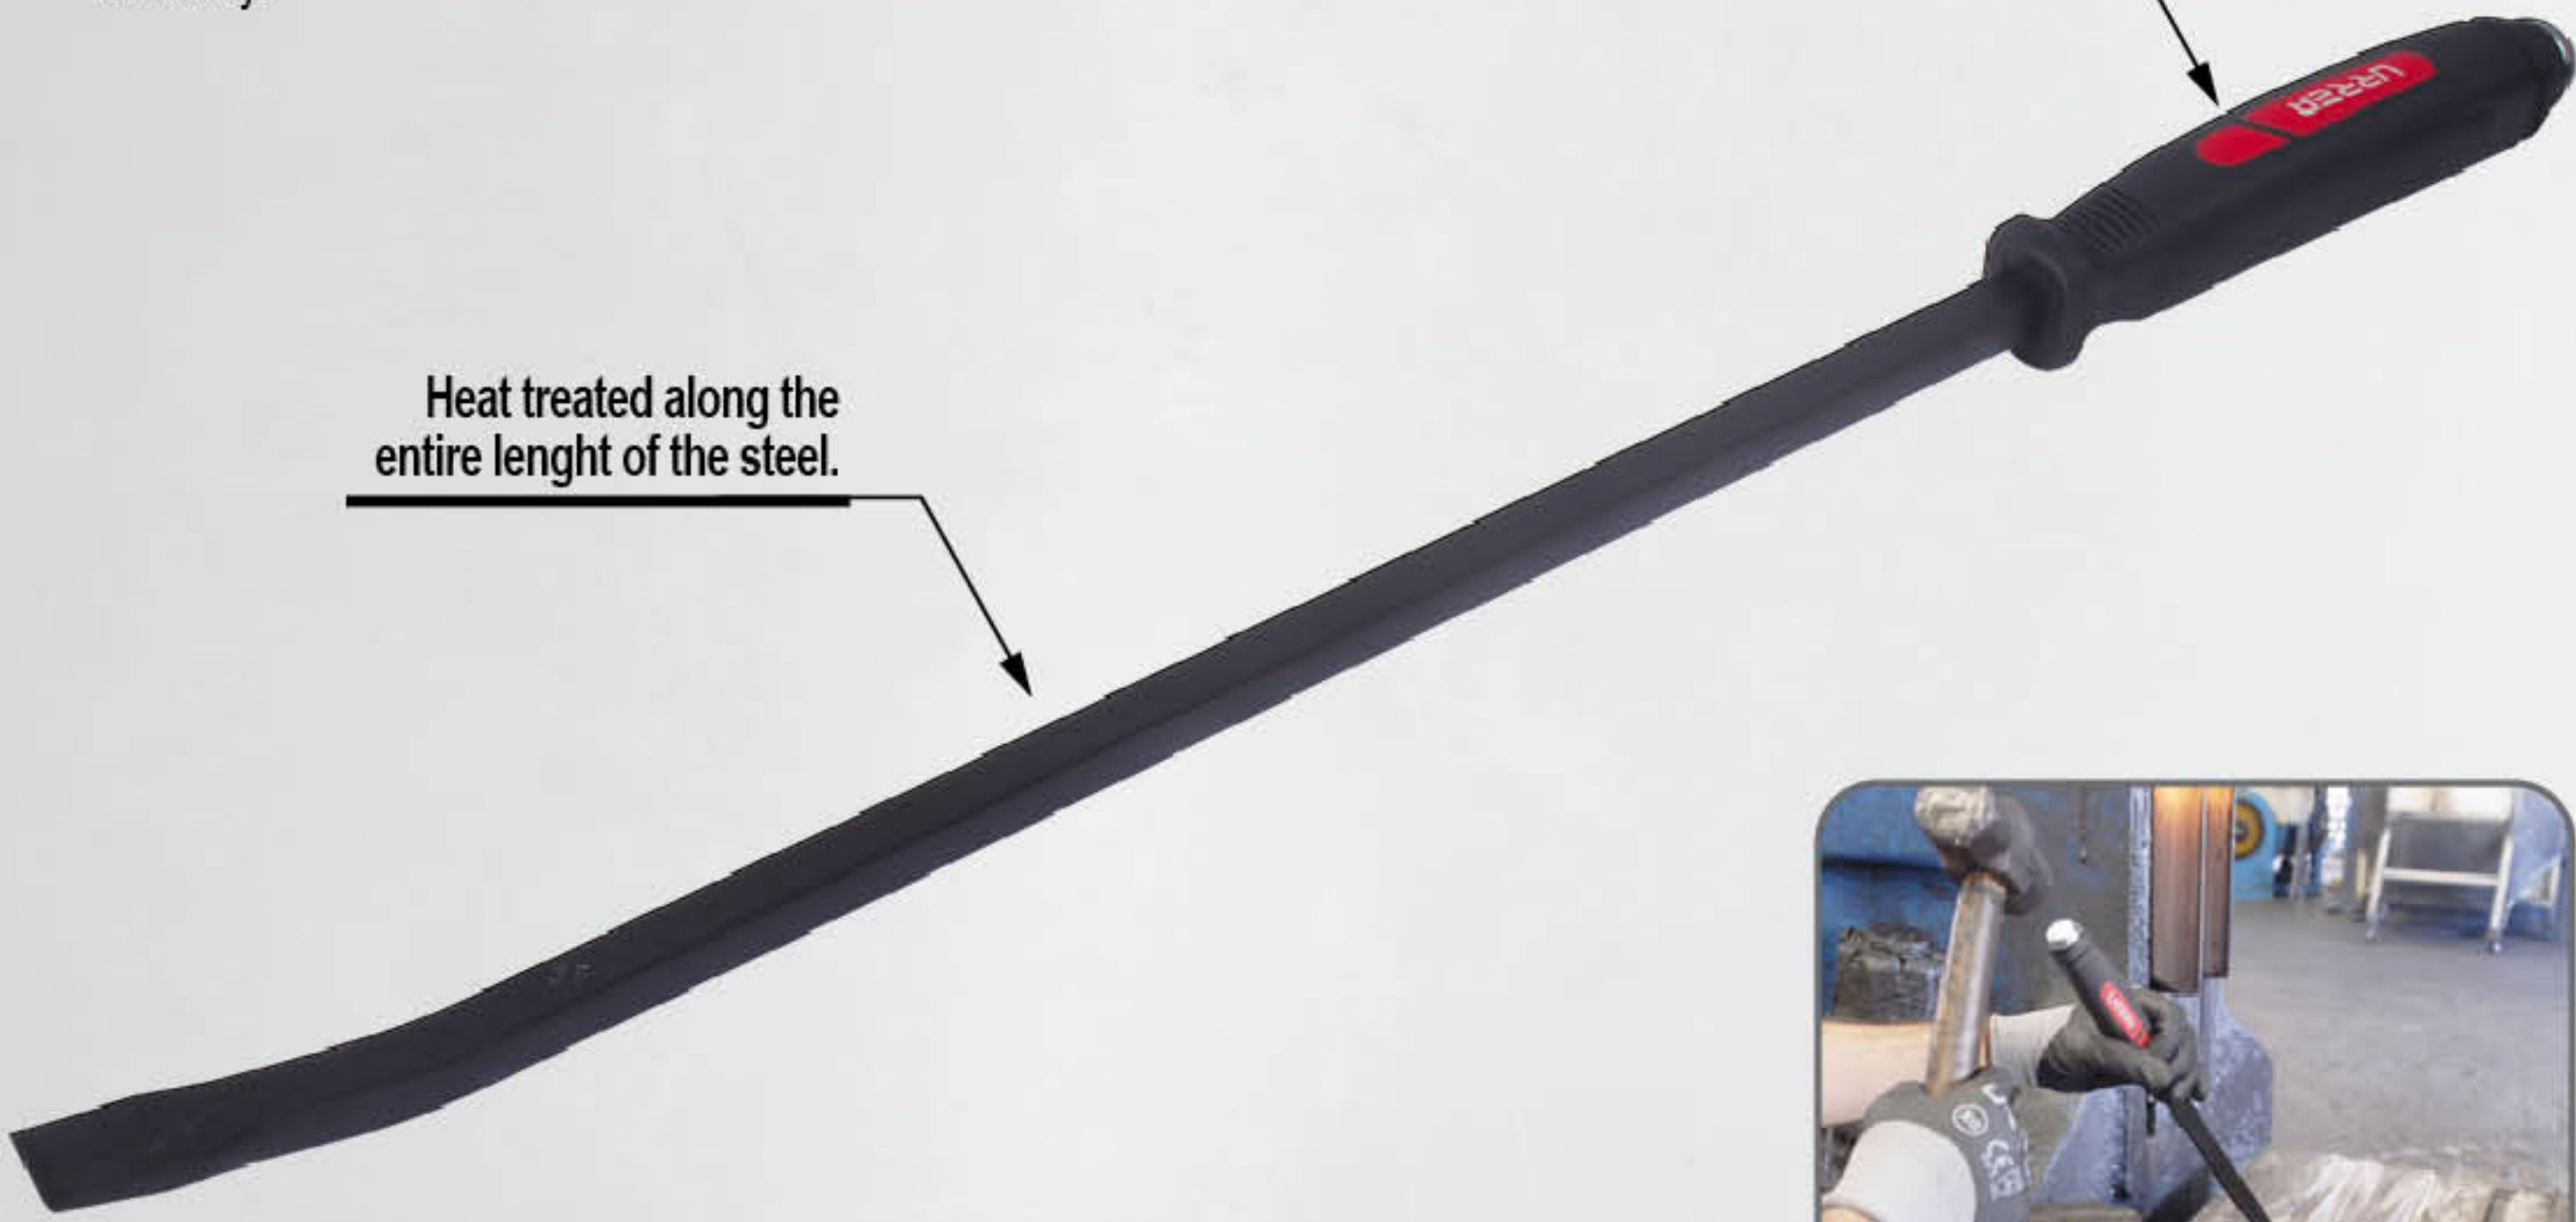

Heat treated along the entire length of the steel.