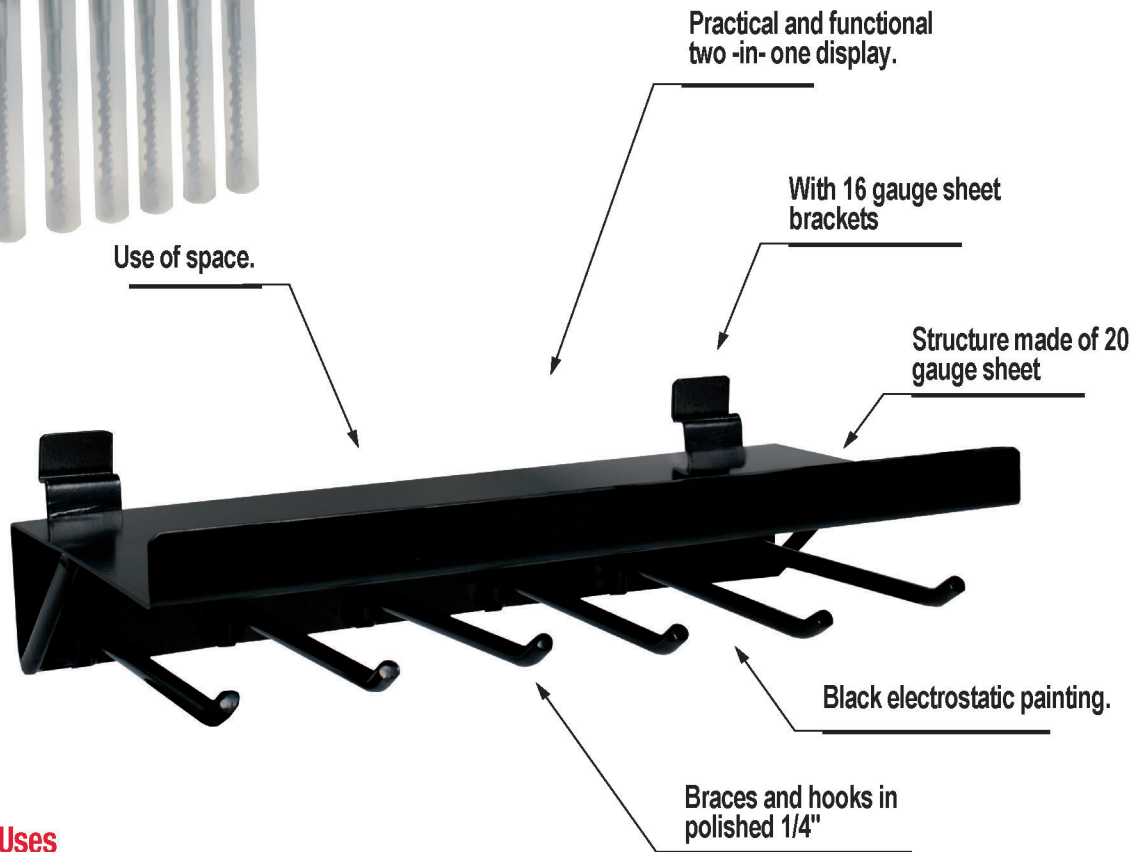

Rack Dispatcher

With Hooks and Shelf

1 YEAR WARRANTY LIMITED

Capacity for:
 18 Drill concrete. (SDS)
 4 Drill router. (BR)

Uses

- Designed for display and SDS drill Router

Features

- Consumers have more interaction with the product , facilitating the purchase choice and preference.
- Resistant paint everyday use.
- Organization and product integration.

ITEM	DESCRIPTION	
BROC06	Rack Dispatcher	1